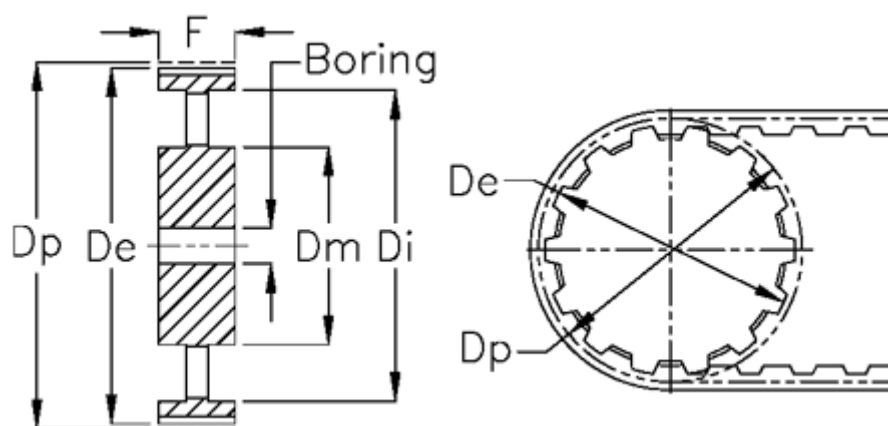

Article number: 604145216170

Description: Timing belt pulley with hub
HTD 216 14M 170

Measures

Bore	= 32	Type	= 14M
D_e	= 959.76	Weight	= 98
D_i	= 133	Width	= 170
D_m	= 165		
D_p	= 962.57		
F	= 920		
L	= 133		
Tooth number	= 216		